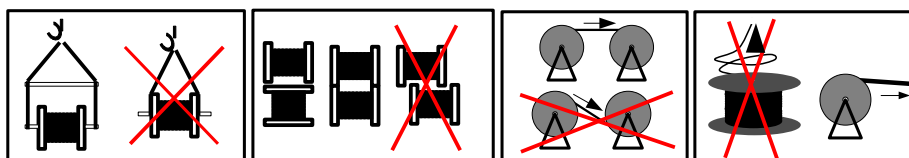

Packing

Depending on ordered put-up lengths

KDP reserves the right to change the values in this document without prior notice. KDP is not responsible for any action taken pursuant to this document. This document is property of KDP. This document or any of its parts are not allowed to be redistributed without explicit consent of KDP.