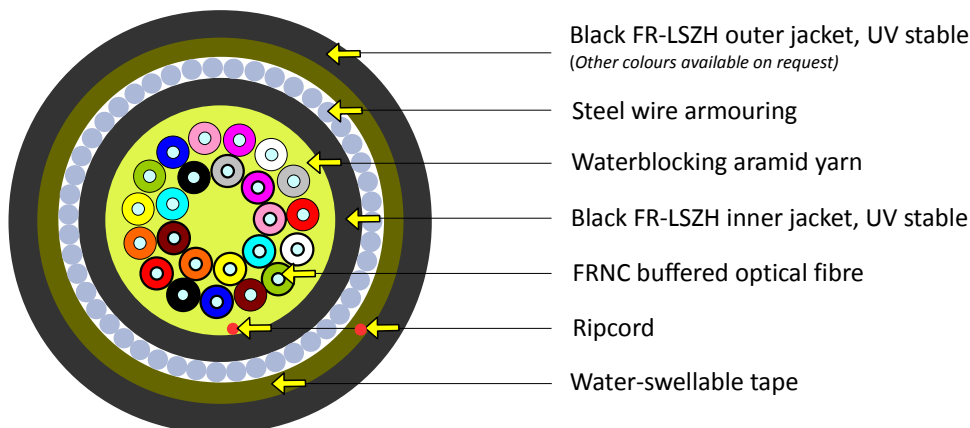

Distribution Cable

ID: **5Ax4**

KABELOVNA Děčín Podmokly s.r.o.
Ústecká 840/33, 405 33 Děčín 5
Czech Republic
DIČ CZ26759993
tel.: +420 412 706 222
www.kabelovna.cz

16.2.2018 ver. 7

J/A-V(ZN)HBH (R0,63 vzk) max. 24F

This cable is suitable for indoor or outdoor use. The cable is suitable for direct burial possible.