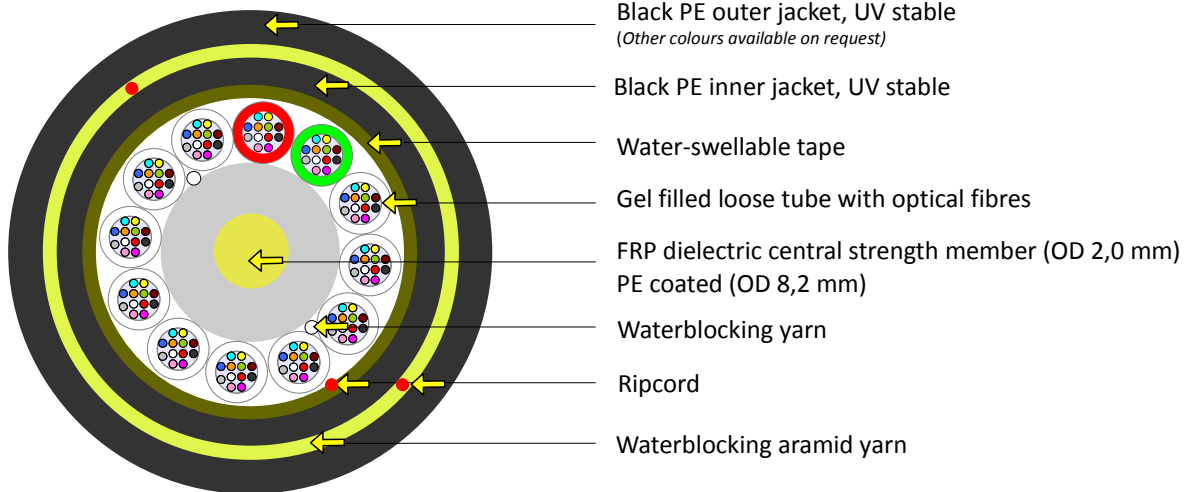

All Dielectric Self-Supporting Cable

KABELOVNA Děčín Podmokly s.r.o.
Ústecká 840/33, 405 33 Děčín 5
Czech Republic
DIČ CZ26759993
tel.: +420 412 706 222
www.kabelovna.cz

ID: **N6ZI**

11.7.2018 ver. 7

ADSS-DQ2Y(ZN)2YT 10kN 12×2,8 max. 144F

This cable is suitable for outdoor aerial use.

Black PE outer jacket, UV stable
(Other colours available on request)

Black PE inner jacket, UV stable

Water-swellable tape

Gel filled loose tube with optical fibres

FRP dielectric central strength member (OD 2,0 mm)
PE coated (OD 8,2 mm)

Waterblocking yarn

Ripcord

Waterblocking aramid yarn

Mechanical and Environmental properties

Test	Value	Unit	Method
Cable outer diameter	20,5±0,4	mm	EN 60811-203
Cable weight	316	kg/km	
Outer jacket thickness	2	mm	
Loose tube diameter	2,8	mm	
Thermal expansion coefficient	22,6	ppm/K	
Modulus of elasticity	5,46	Gpa	
Maximum allowable tension	10	kN	EN 60794-1-21-E1
Crush resistance test	3000	N	EN 60794-1-21-E3
Impact resistance test	3	Nm	EN 60794-1-21-E4
Min. bend radius (no load)	15	× OD	EN 60794-1-21-E11a
Min. bend radius (load)	20	× OD	EN 60794-1-21-E11b
Moisture resistance test	pass		EN 60794-1-22-F5
Temperature range	Installation	-15 to +50	°C
	Operation	-40 to +70	°C
	Storage	-40 to +70	°C

Cable life time - minimum 30 years

Sheat Marking

Print colour	White
Print method	INK-Jet or Hot-foil
Print legend	Manufacturer's name, job number, type of cable, length marking @ 1 m intervals

Other print legends available on request

Fibre colour coding

According to IEC 60304

1	Red	7	Brown
2	Green	8	Violet
3	Blue	9	Turquoise
4	Yellow	10	Black
5	White	11	Orange
6	Grey	12	Pink

Tube colour coding

1	Red
2	Green
3 – 12	White

In the case of lower number of fibres some tubes are replaced by uncoloured fillers

Other tubes colour sequences available on request

Packing

Depending on ordered put-up lengths