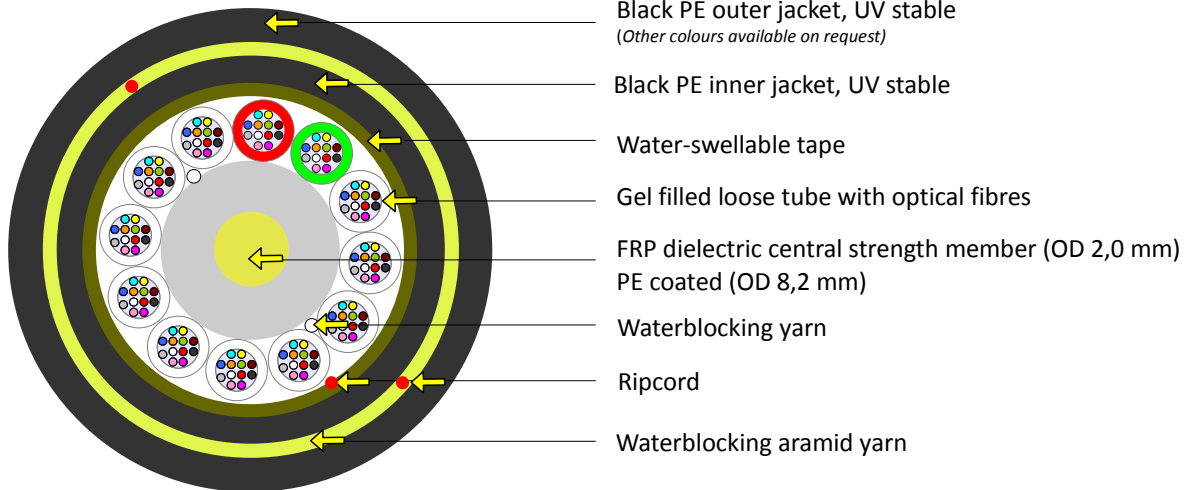

All Dielectric Self-Supporting Cable

KABELOVNA Děčín Podmokly s.r.o.
Ústecká 840/33, 405 33 Děčín 5
Czech Republic
DIČ CZ26759993
tel.: +420 412 706 222
www.kabelovna.cz

ID: **N6ZI**

4.2.2019 ver. 8

ADSS-DQ2Y(ZN)2YT 10kN 12×2,8 max. 144F

This cable is suitable for outdoor aerial use.

Black PE outer jacket, UV stable
(Other colours available on request)

Black PE inner jacket, UV stable

Water-swellable tape

Gel filled loose tube with optical fibres

FRP dielectric central strength member (OD 2,0 mm)
PE coated (OD 8,2 mm)

Waterblocking yarn

Ripcord

Waterblocking aramid yarn

Mechanical and Environmental properties

Test	Value	Unit	Method
Cable outer diameter	20,5±0,4	mm	EN 60811-203
Cable weight	316	kg/km	
Outer jacket thickness	2	mm	
Loose tube diameter	2,8	mm	
Thermal expansion coefficient	22,6	ppm/K	
Modulus of elasticity	5,46	Gpa	
Maximum allowable tension	10	kN	EN 60794-1-21-E1
Crush resistance test	3000	N	EN 60794-1-21-E3
Impact resistance test	30	Nm	EN 60794-1-21-E4
Min. bend radius (no load)	15	× OD	EN 60794-1-21-E11a
Min. bend radius (load)	20	× OD	EN 60794-1-21-E11b
Moisture resistance test	pass		EN 60794-1-22-F5
Temperature range	Installation	-15 to +50	°C
	Operation	-40 to +70	°C
	Storage	-40 to +70	°C

Cable life time - minimum 30 years

Sheat Marking

Print colour	White
Print method	INK-Jet or Hot-foil
Print legend	Manufacturer's name, job number, type of cable, length marking @ 1 m intervals

Other print legends available on request

Fibre colour coding

According to IEC 60304

1	Red	7	Brown
2	Green	8	Violet
3	Blue	9	Turquoise
4	Yellow	10	Black
5	White	11	Orange
6	Grey	12	Pink

Tube colour coding

1	Red
2	Green
3 - 12	White

In the case of lower number of fibres some tubes are replaced by uncoloured fillers

Packing

Depending on ordered put-up lengths